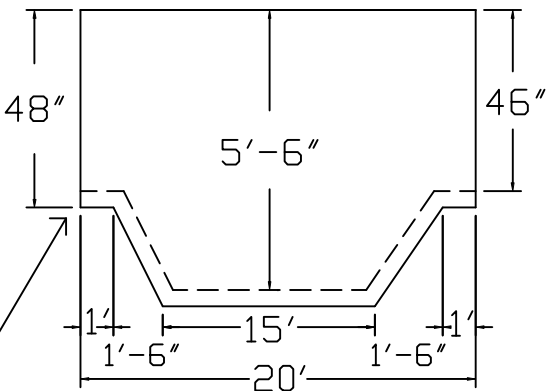

Fanto Sea Brand Standard Specification

Rectangle

20x40 - New Deep End

4' Wall Height

2" Sand Bottom Typical

Corner Detail

90° Square Corner Typical