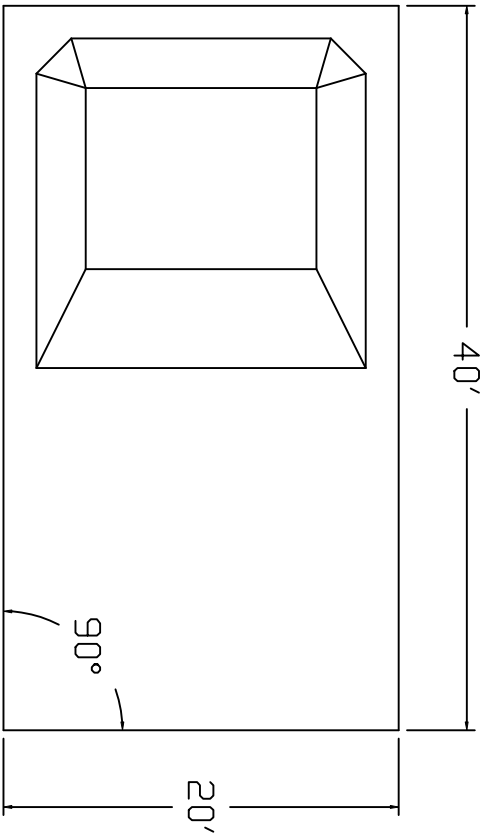

Fanto Sea Brand Standard Specification

Rectangle

20x40 - New Deep End

4' Wall Height

2" Sand Bottom Typical

Corner Detail

90° Square Corner Typical