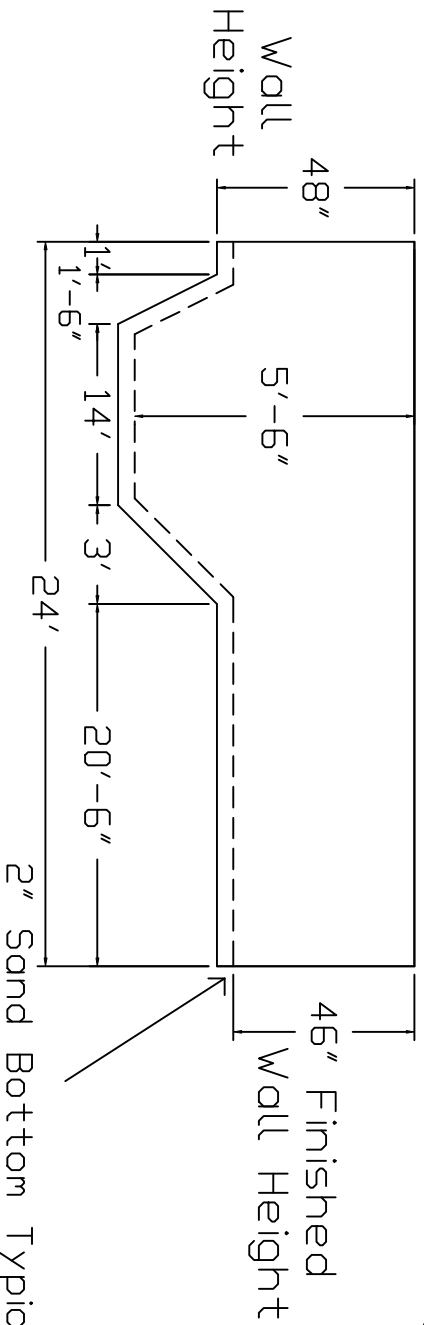

Fanto Sea Brand Standard Specification

Rectangle

20x40 - New Deep End

4' Wall Height

2" Sand Bottom Typical

Corner Detail

90° Square Corner Typical