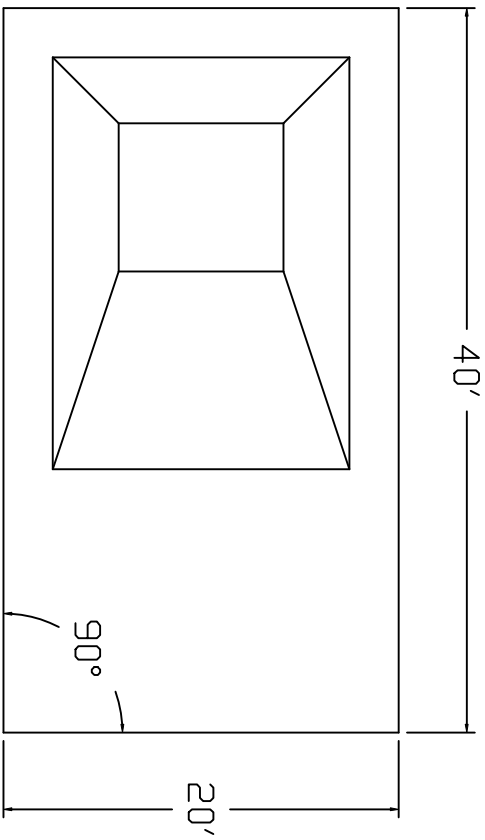

# Fanta Sea Brand Standard Specification

Rectangle

20x40 - Full Hopper

4' Wall Height

2" Sand Bottom Typical

46" Finished Wall Height

Corner Detail

90° Square Corner Typical