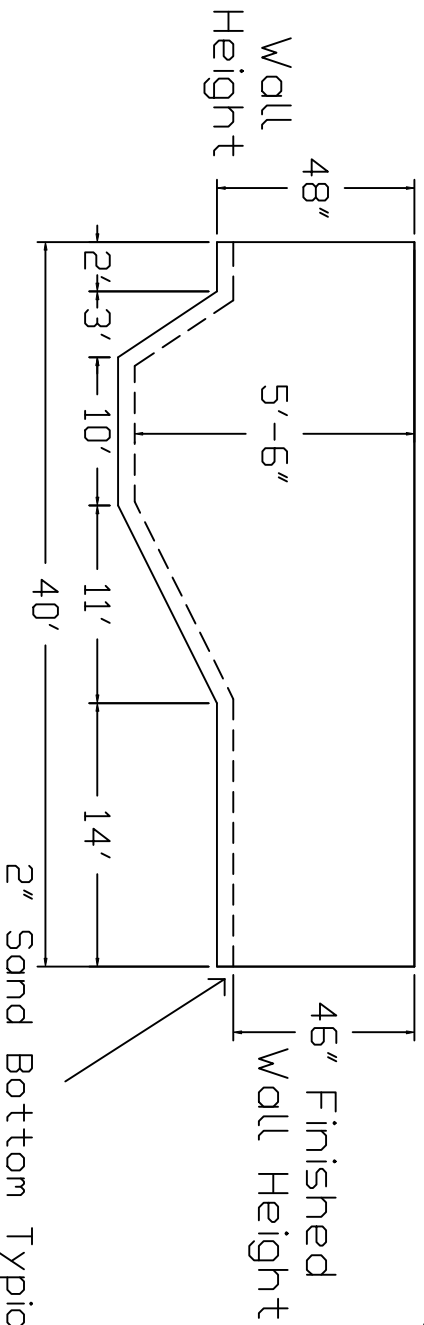

# Fanta Sea Brand Standard Specification

Rectangle

20x40 - Full Hopper

4' Wall Height

2" Sand Bottom Typical

46" Finished Wall Height

Corner Detail

90° Square Corner Typical