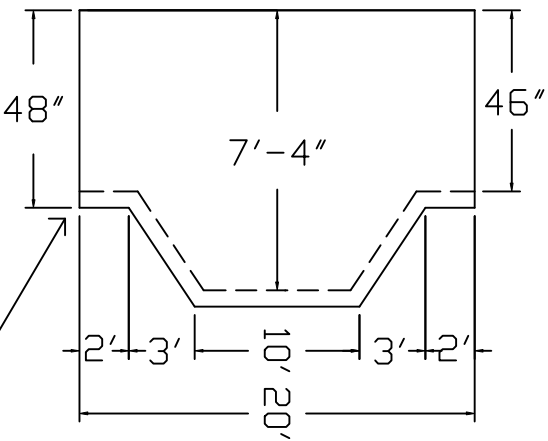

# Fanta Sea Brand Standard Specification

Rectangle

20x40 - Full Hopper

4' Wall Height

2" Sand Bottom Typical

46" Finished Wall Height

Corner Detail

90° Square Corner Typical