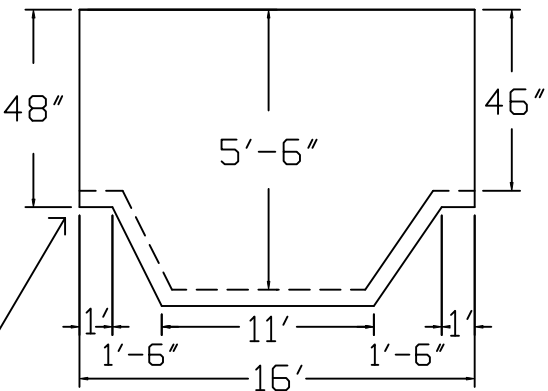

# Fanto Sea Brand Standard Specification

Rectangle

16x32 - New Deep End

4' Wall Height

2" Sand Bottom Typical

46" Finished Wall Height

2" Sand Bottom Typical

90° Square Corner Typical

Corner Detail