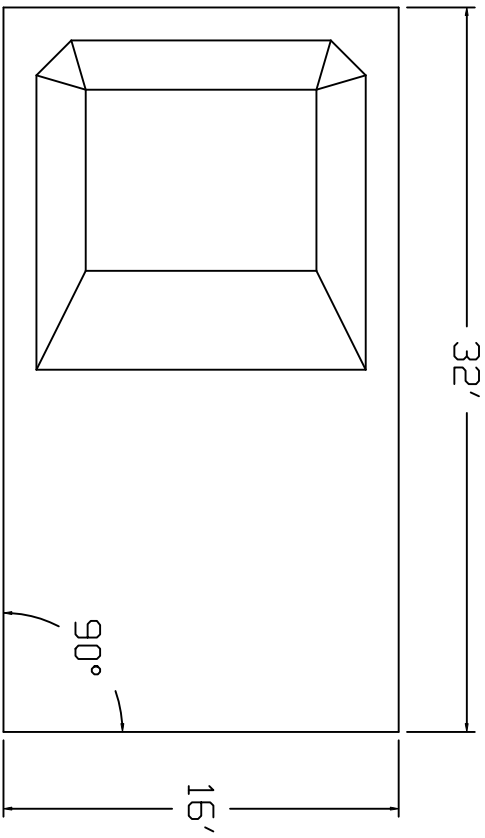

# Fanto Sea Brand Standard Specification

Rectangle

16x32 - New Deep End

4' Wall Height

2" Sand Bottom Typical

46" Finished Wall Height

2" Sand Bottom Typical

90° Square Corner Typical

Corner Detail