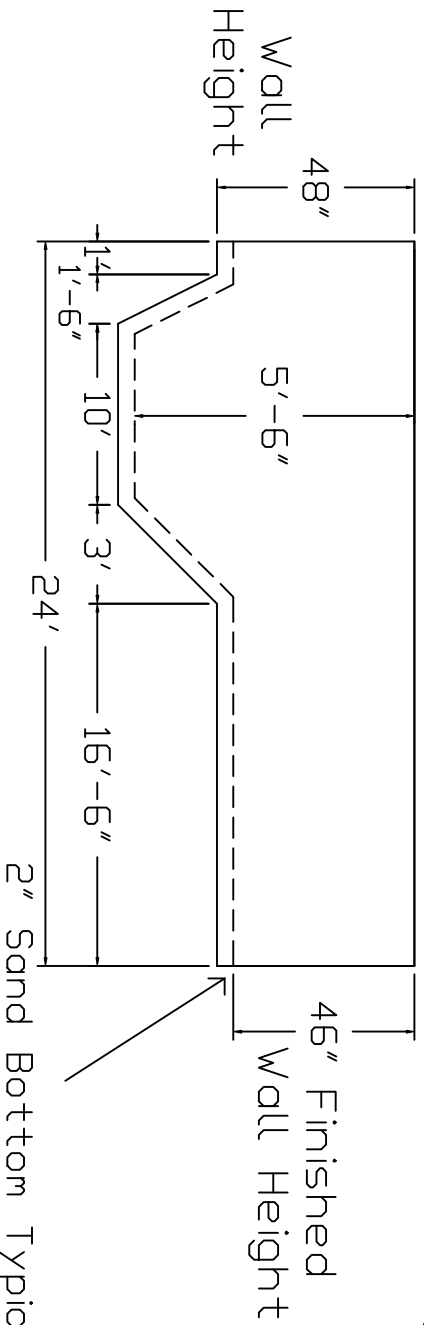

# Fanto Sea Brand Standard Specification

Rectangle

16x32 - New Deep End

4' Wall Height

2" Sand Bottom Typical

46" Finished Wall Height

2" Sand Bottom Typical

90° Square Corner Typical

Corner Detail