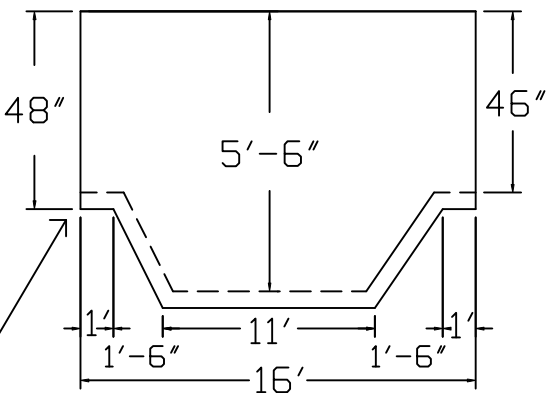

Fanto Sea Brand Standard Specification

Rectangle

16x24 - New Deep End

4' Wall Height

2" Sand Bottom Typical

46" Finished Wall Height

Corner Detail

90° Square Corner Typical