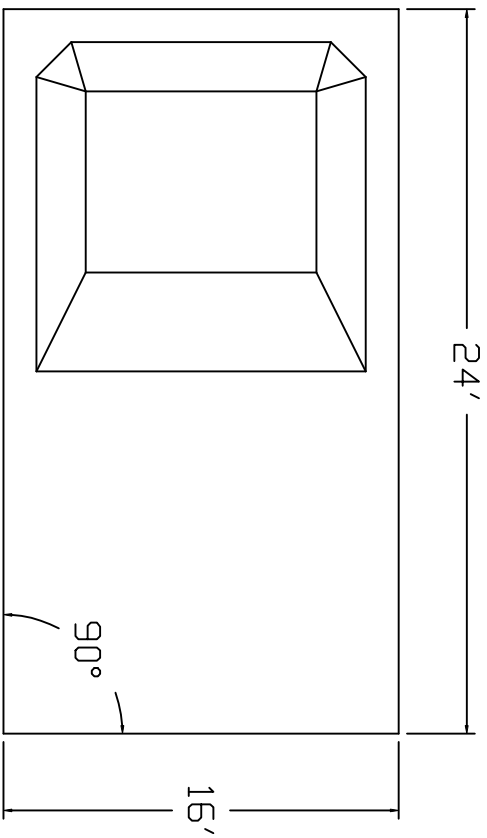

Fanto Sea Brand Standard Specification

Rectangle

16x24 - New Deep End

4' Wall Height

2" Sand Bottom Typical

46" Finished Wall Height

Corner Detail

90° Square Corner Typical