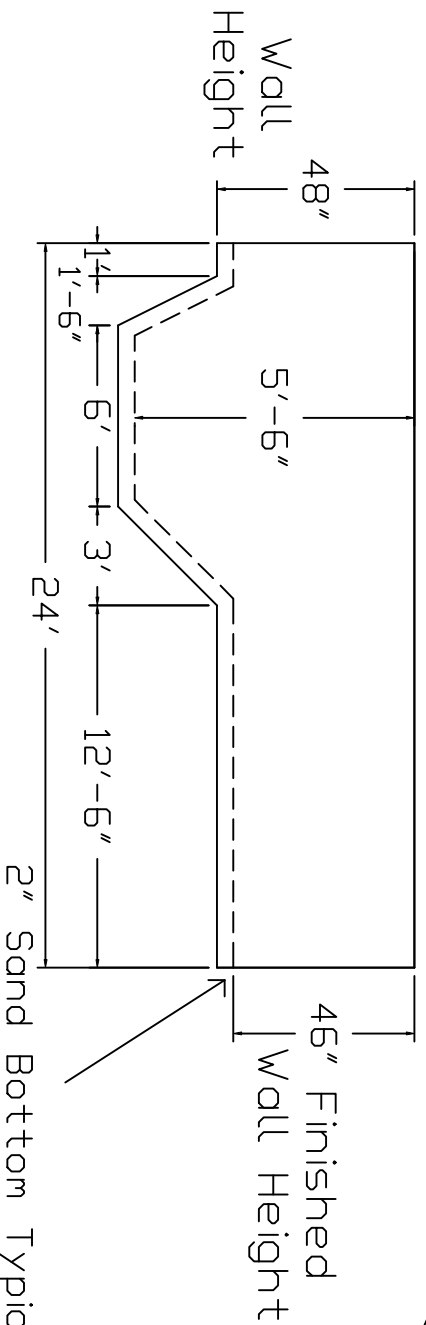

Fanto Sea Brand Standard Specification

Rectangle

16x24 - New Deep End

4' Wall Height

2" Sand Bottom Typical

46" Finished Wall Height

Corner Detail

90° Square Corner Typical