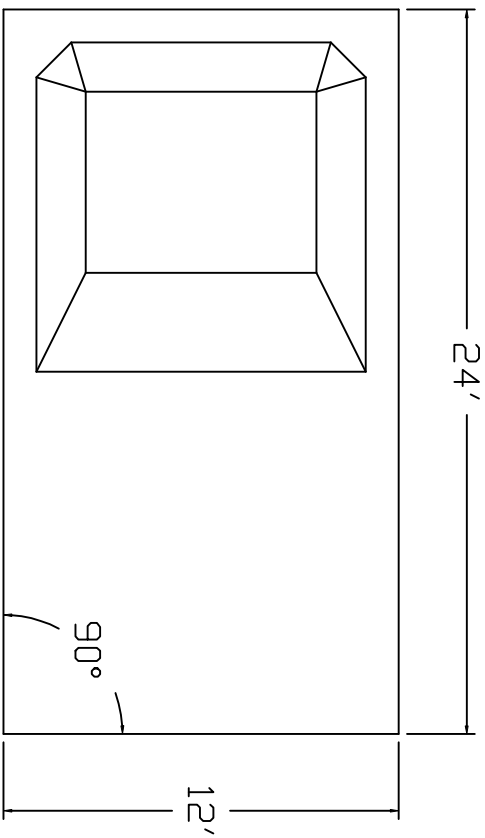

Fanto Sea Brand Standard Specification

Rectangle

12x24 - New Deep End

4' Wall Height

2" Sand Bottom Typical

Corner Detail

90° Square Corner Typical