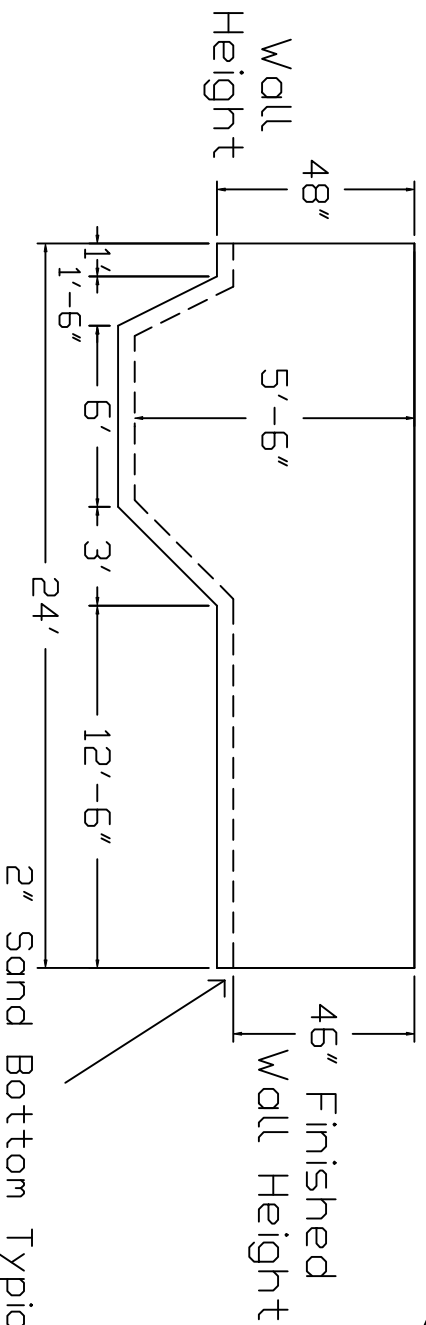

Fanto Sea Brand Standard Specification

Rectangle

12x24 - New Deep End

4' Wall Height

2" Sand Bottom Typical

Corner Detail

90° Square Corner Typical