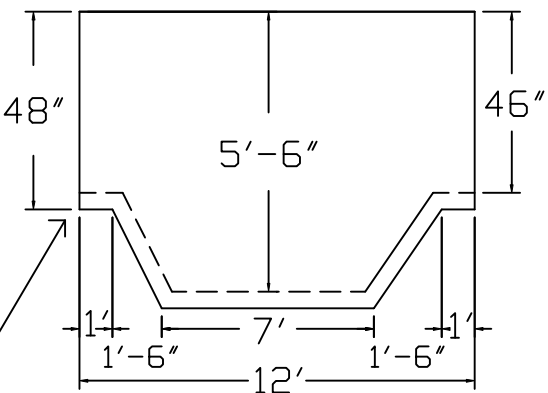

Fanto Sea Brand Standard Specification

Rectangle

12x24 - New Deep End

4' Wall Height

2" Sand Bottom Typical

Corner Detail

90° Square Corner Typical